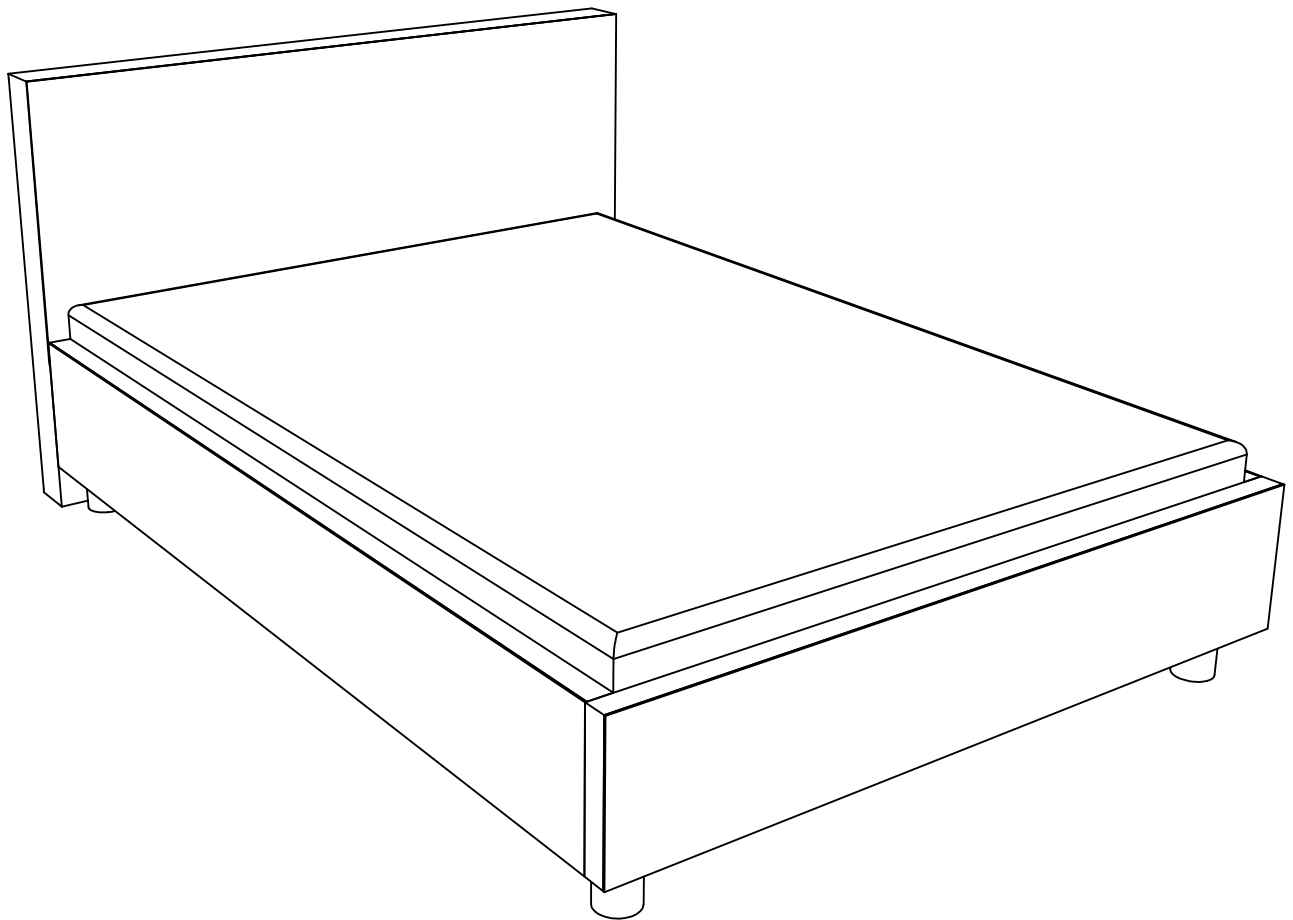

UPUTSTVO ZA MONTAŽU

Krevet MojSan BOSTON/SYDNEY

EUROPEAN quality
MATTRESSES
beds & sleep products

800.00 Paris
820.00 Amsterdam
840.00 Rom
850.00 Madrid
860.00 Athen
870.00 Istanbul
880.00 Sydney

7

X1

9

X1

8

X2

10

X2

11

X1