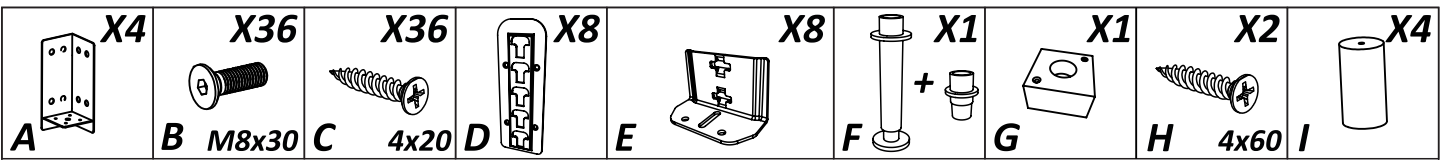

UPUTSTVO ZA MONTAŽU

Krevet MojSan BOSTON/SYDNEY

EUROPEAN quality
MATTRESSES
beds & sleep products

800.00 Paris
820.00 Amsterdam
840.00 Rom
850.00 Madrid
860.00 Athen
870.00 Istanbul
880.00 Sydney

7

X1

9

X1

8

X2

10

X2

11

X1